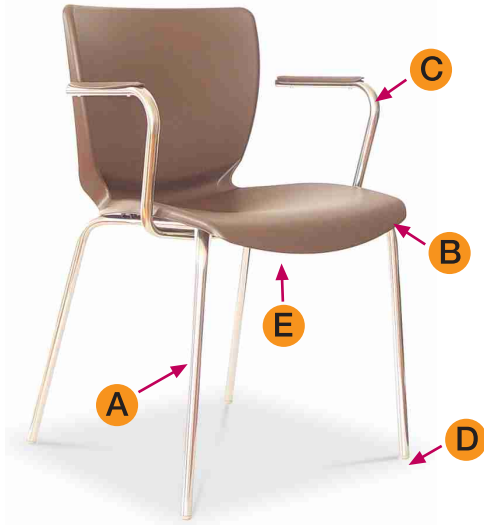

**Inox**  
Design: 2003

**Application**  
Break out  
Lunch room  
Outdoor

Chairs  
& All

# Inox

- A - Stackable Stainless steel frame
- B - Ergonomically shaped seat and back
- C - Optional arm rests
- D - Heavy duty glides
- E - Stacking mounts

## Inox

Dimensions Overall: 45cm W x 48cm D  
Seat: 44cm W x 40cm D  
Seat Height: 48cm  
Back: 43cm W x 37cm H

## Inox + Arms

Dimensions Overall: 54cm W x 48cm D  
Seat: 44cm W x 40cm D  
Seat Height: 48cm  
Back: 43cm W x 37cm H